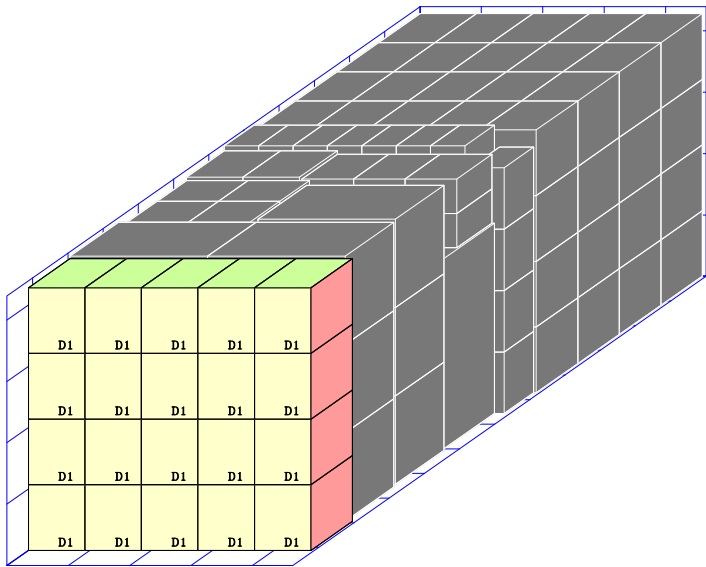

Contents Of This Section - Total No. of Cases : 20 No. of Case Types : 1

Item	Description	Dimensions (mm)	Weight	Number
D	Product 4 - Catering	590 x 460 x 535	40.50 kg	20