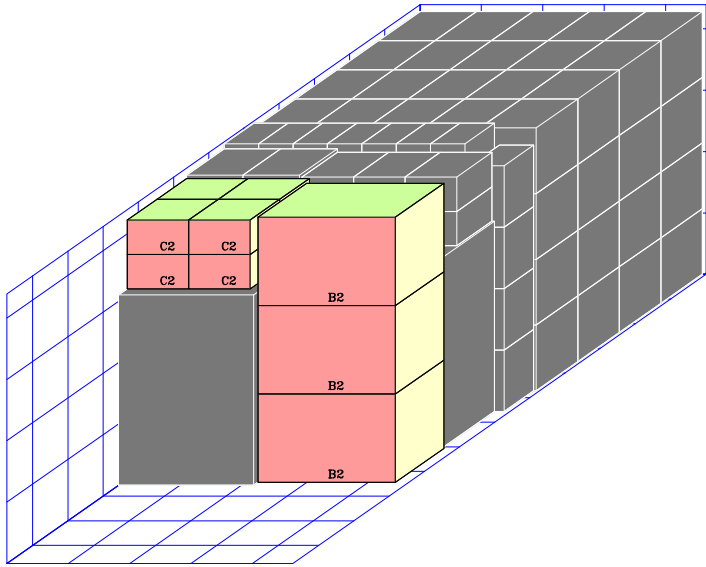

- 6 Loading Diagram(s) Follow -

* Code	CASE ORIENTATION CODES Meaning	*
* 1	Height Vertical, Length Depthwise	*
* 2	Height Vertical, Length Widthwise	*
* 3	Height Widthwise, Length Depthwise	*
* 4	Height Depthwise, Length Widthwise	*
* 5	Height Widthwise, Length Vertical	*
* 6	Height Depthwise, Length Vertical	*

Orientation Colours:

DIAGRAM 1 OF 6

Contents Of This Section - Total No. of Cases : 80 No. of Case Types : 1

Item	Description	Dimensions (mm)	Weight	Number
D	Product 4 - Catering	590 x 460 x 535	40.50 kg	80

DIAGRAM 2 OF 6

Contents Of This Section - Total No. of Cases : 35 No. of Case Types : 1

Item	Description	Dimensions (mm)	Weight	Number
C	Product 3 - Bulk Packs	500 x 420 x 280	45.00 kg	35

DIAGRAM 3 OF 6

Contents Of This Section - Total No. of Cases : 11 No. of Case Types : 3

Item	Description	Dimensions (mm)	Weight	Number
A	Product 1 - Pallets	1100 x 750 x 1550	500.00 kg	3
C	Product 3 - Bulk Packs	500 x 420 x 280	45.00 kg	6
D	Product 4 - Catering	590 x 460 x 535	40.50 kg	2