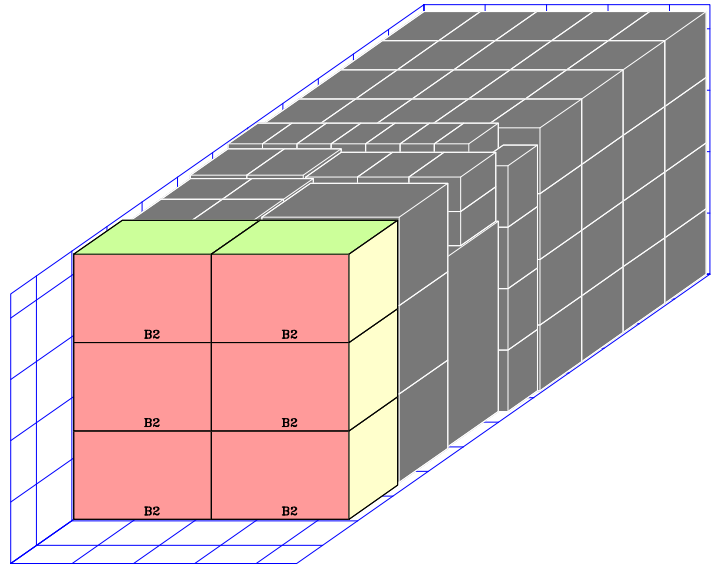

Contents Of This Section - Total No. of Cases : 6 No. of Case Types : 1

Item	Description	Dimensions (mm)	Weight	Number
B	Product 2 - Promotion	1120 x 690 x 720	20.00 kg	6