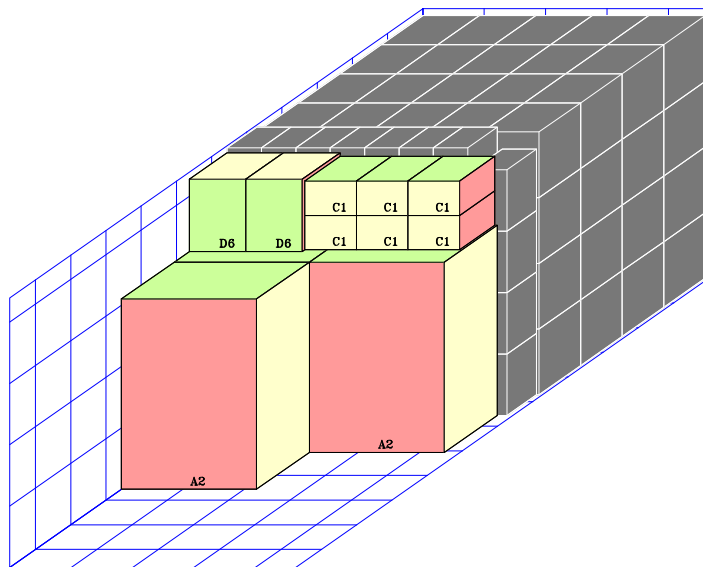

Cargo Description: Example - Manual Section 3

Container Code/Desc.: Container

CM License: F.JOUBERT RHK KOWLOON

Container Dimensions (Internal, mm.)

Length : 5867 Width : 2330 Height : 2197

Total Volume Packed: 26.535 cu.m. Number of Items Packed: 163

- 6 Loading Diagram(s) Follow -

* Code	CASE ORIENTATION CODES Meaning	*
* 1	Height Vertical, Length Depthwise	*
* 2	Height Vertical, Length Widthwise	*
* 3	Height Widthwise, Length Depthwise	*
* 4	Height Depthwise, Length Widthwise	*
* 5	Height Widthwise, Length Vertical	*
* 6	Height Depthwise, Length Vertical	*

Orientation Colours:

DIAGRAM 1 OF 6

Contents Of This Section - Total No. of Cases : 80 No. of Case Types : 1

Item	Description	Dimensions (mm)	Weight	Number
D	Product 4 - Catering	590 x 460 x 535	40.50 kg	80

DIAGRAM 2 OF 6

Contents Of This Section - Total No. of Cases : 35 No. of Case Types : 1

Item	Description	Dimensions (mm)	Weight	Number
C	Product 3 - Bulk Packs	500 x 420 x 280	45.00 kg	35

DIAGRAM 3 OF 6

Contents Of This Section - Total No. of Cases : 11 No. of Case Types : 3