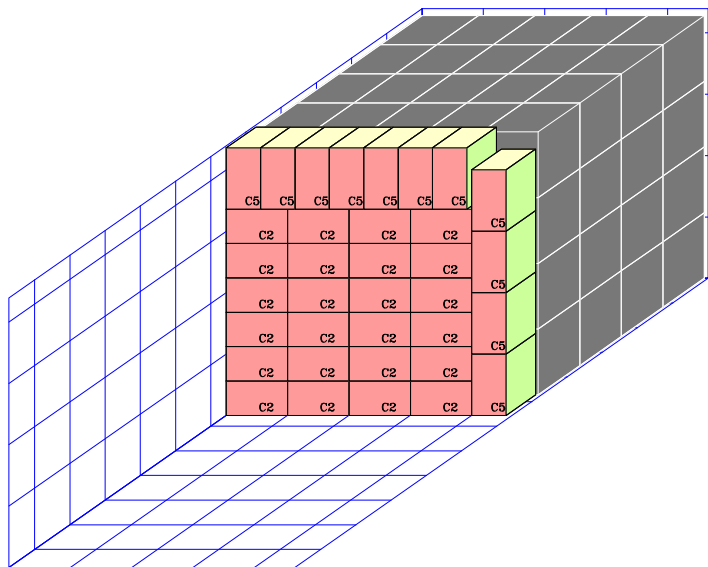

Contents Of This Section - Total No. of Cases : 35   No. of Case Types : 1

Item	Description	Dimensions (mm)	Weight	Number
C	Product 3 - Bulk Packs	500 x 420 x 280	45.00 kg	35

DIAGRAM 3 OF 6