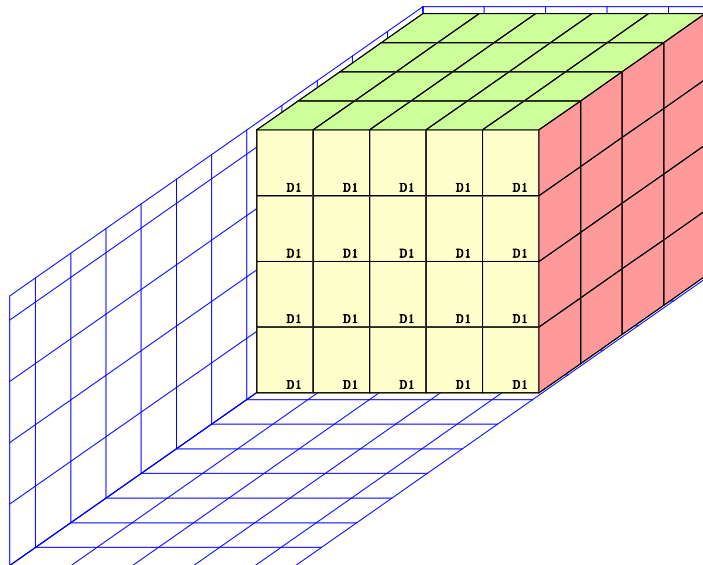

Cargo Description: Example - Manual Section 3

Container Code/Desc.: Container

CM License: F.JOUBERT RHK KOWLOON

Container Dimensions (Internal, mm.)

Length : 5867 Width : 2330 Height : 2197

Total Volume Packed: 26.535 cu.m. Number of Items Packed: 163

- 6 Loading Diagram(s) Follow -

* Code	CASE ORIENTATION CODES Meaning	*
* 1	Height Vertical, Length Depthwise	*
* 2	Height Vertical, Length Widthwise	*
* 3	Height Widthwise, Length Depthwise	*
* 4	Height Depthwise, Length Widthwise	*
* 5	Height Widthwise, Length Vertical	*
* 6	Height Depthwise, Length Vertical	*

Orientation Colours:

DIAGRAM 1 OF 6

Contents Of This Section - Total No. of Cases : 80 No. of Case Types : 1

Item	Description	Dimensions (mm)	Weight	Number
D	Product 4 - Catering	590 x 460 x 535	40.50 kg	80